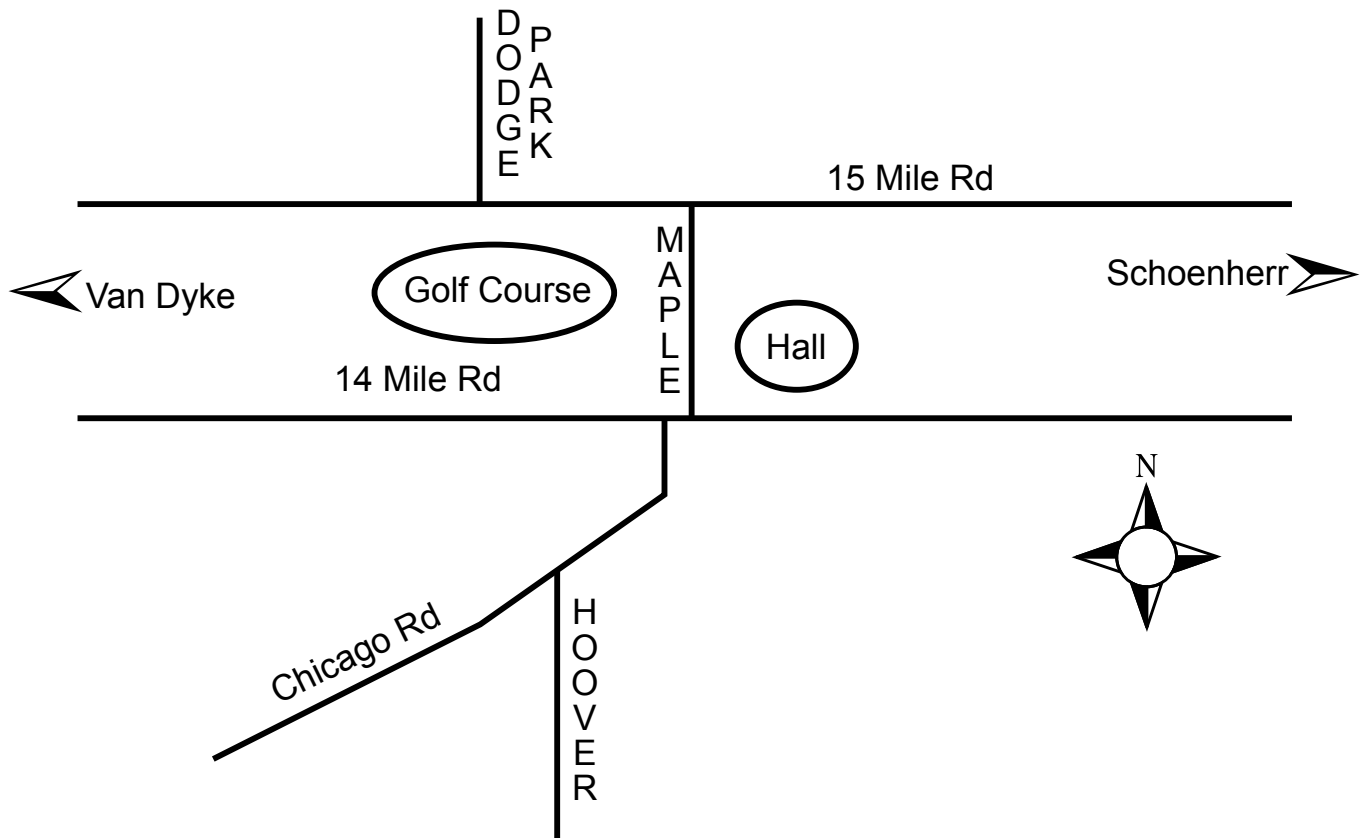

The American Polish Century Club of Sterling Heights
33204 Maple Lane Dr

The American Polish Century Club of Sterling Heights is located just north of 14 Mile Road about half way between Schoenherr Road and Van Dyke Avenue at the border of Warren and Sterling Heights. It can be reached by taking 14 Mile Road to Maple Lane and turning north. The hall will be a short way ahead on the right. It can also be reached by taking 15 Mile Road to Maple Lane and turning south. Continue south nearly a mile and the hall will be on the left. There is a large parking lot at the back.