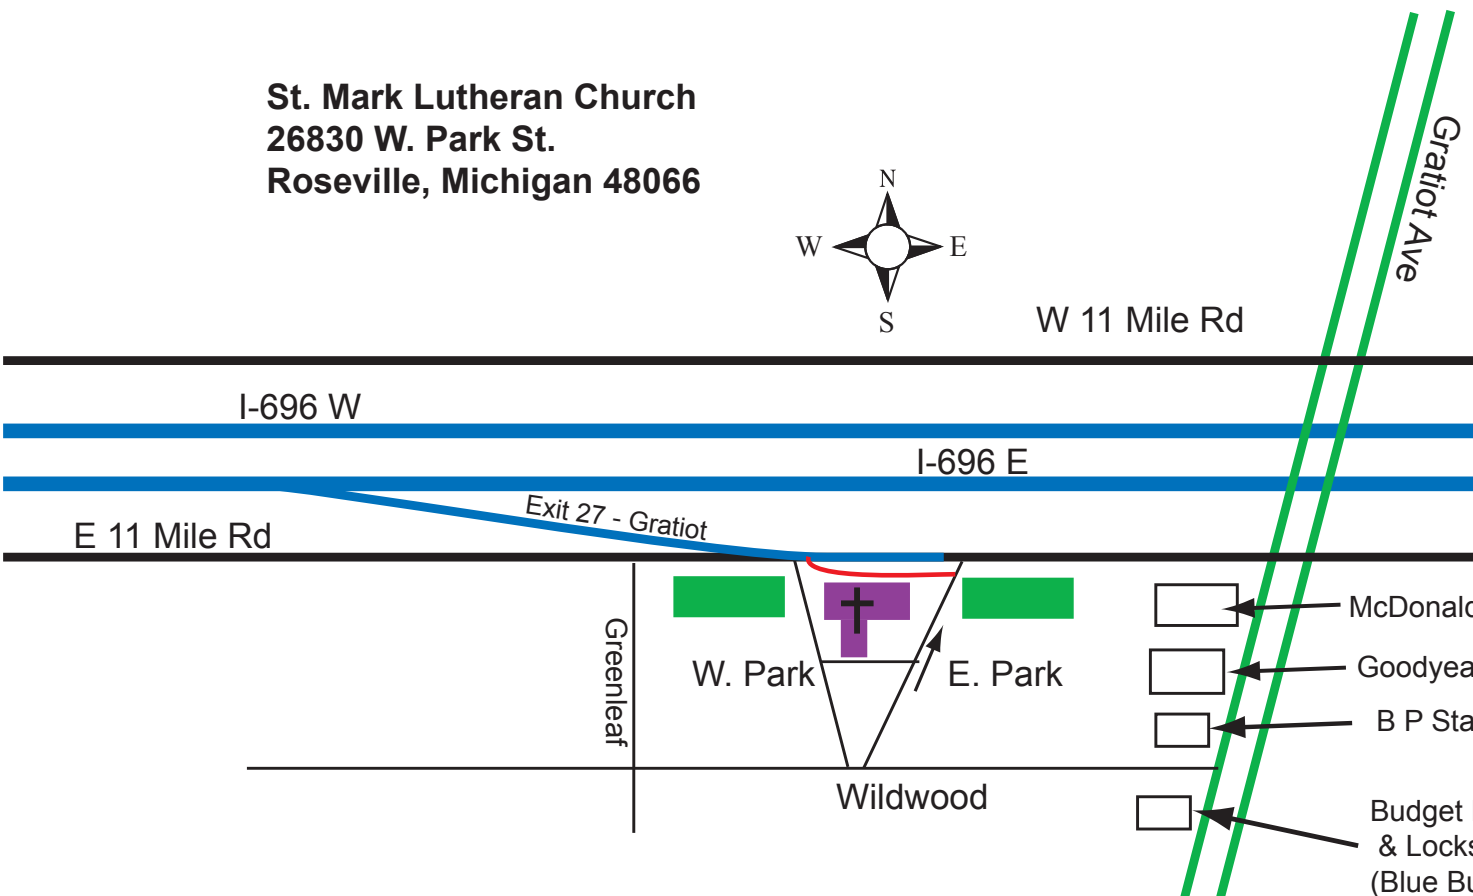

St. Mark Lutheran Church
26830 W. Park St.
Roseville, Michigan 48066

 Parking lots

- From E 11 Mile Rd. (the service drive), turn right onto W. Park. E. Park is a One Way street northbound.
- When taking the Gratiot exit (Exit 27) from Eastbound I-696, you cannot turn onto W or E Park. Go up to the Gratiot intersection and go around the block on Wildwood.
- From Westbound I-696, take Gratiot Ave (Exit 27). Keep to the left. Turn southbound (Left) onto Gratiot going to the right hand lane. Wildwood is the first street on the right.
- From Southbound Gratiot, cross I-696 and the service drive. Turn right onto Wildwood.

- Main entrance is on the east side

- From the service drive, there is a concrete driveway just east of W. Park St. **Look for the red line on the map.** It allows vehicles to pull up under a covered portico at the handicap entrance. Inside that entrance there is a chair lift that will lift even an electric chair and occupant up the steps. The entrance to the sanctuary is right at the top of the steps.