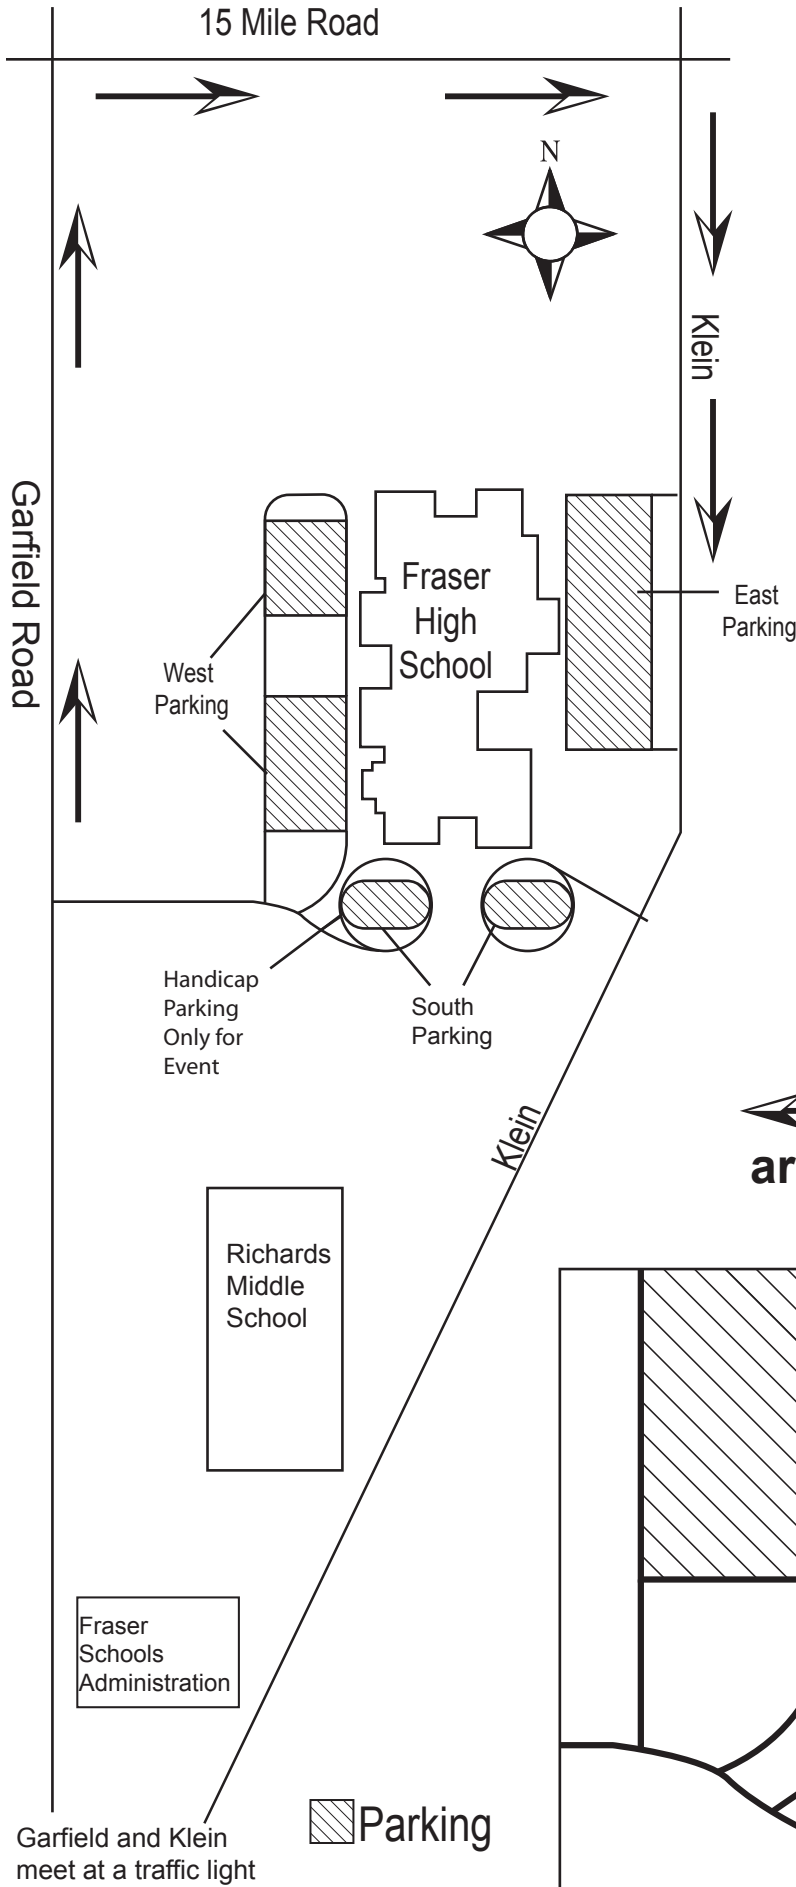

to Utica Rd., Hayes, Schoenherr

to Groesbeck, Gratiot

Fraser Performing Arts Center
 Fraser High School
 34270 Garfield Road
 Fraser, Michigan

Parking is available on the east or west side of the building.

From the west, enter off Garfield Road between 14 Mile Road and 15 Mile Road.

From the east, enter from Klein Road. Klein Road can be reached from 15 Mile Road east of Garfield Road or directly from Garfield Road at the first traffic light south of the school.

Passengers can be dropped off near the main entrance. Handicap parking is available in the southwest lot.

(Revised March, 2008)

Follow arrows to east lot.