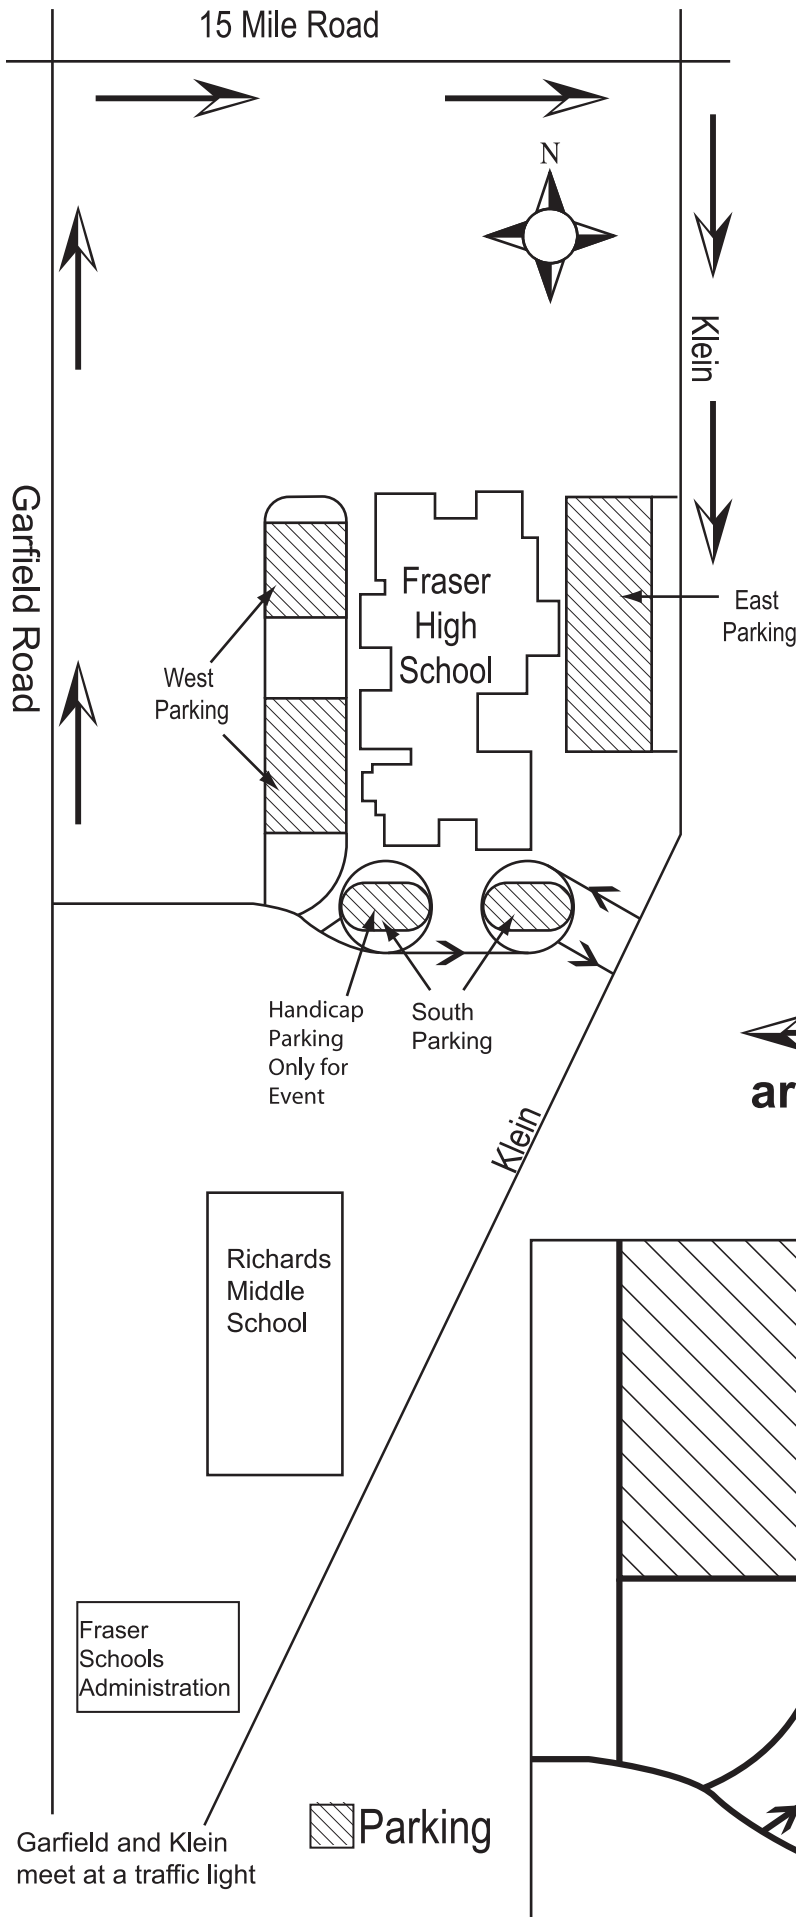

to Utica Rd., Hayes, Schoenherr

to Groesbeck, Gratiot

Fraser Performing Arts Center  
 Fraser High School  
 34270 Garfield Road  
 Fraser, Michigan

Parking is available on the east or west side of the building.

From the west, enter off Garfield Road between 14 Mile Road and 15 Mile Road.

From the east, enter from Klein Road. Klein Road can be reached from 15 Mile Road east of Garfield Road or directly from Garfield Road at the first traffic light south of the school.

Passengers can be dropped off near the auditorium entrance. Handicap parking is available in the southwest lot.

(Revised April, 2009)

**Follow arrows to east lot.**